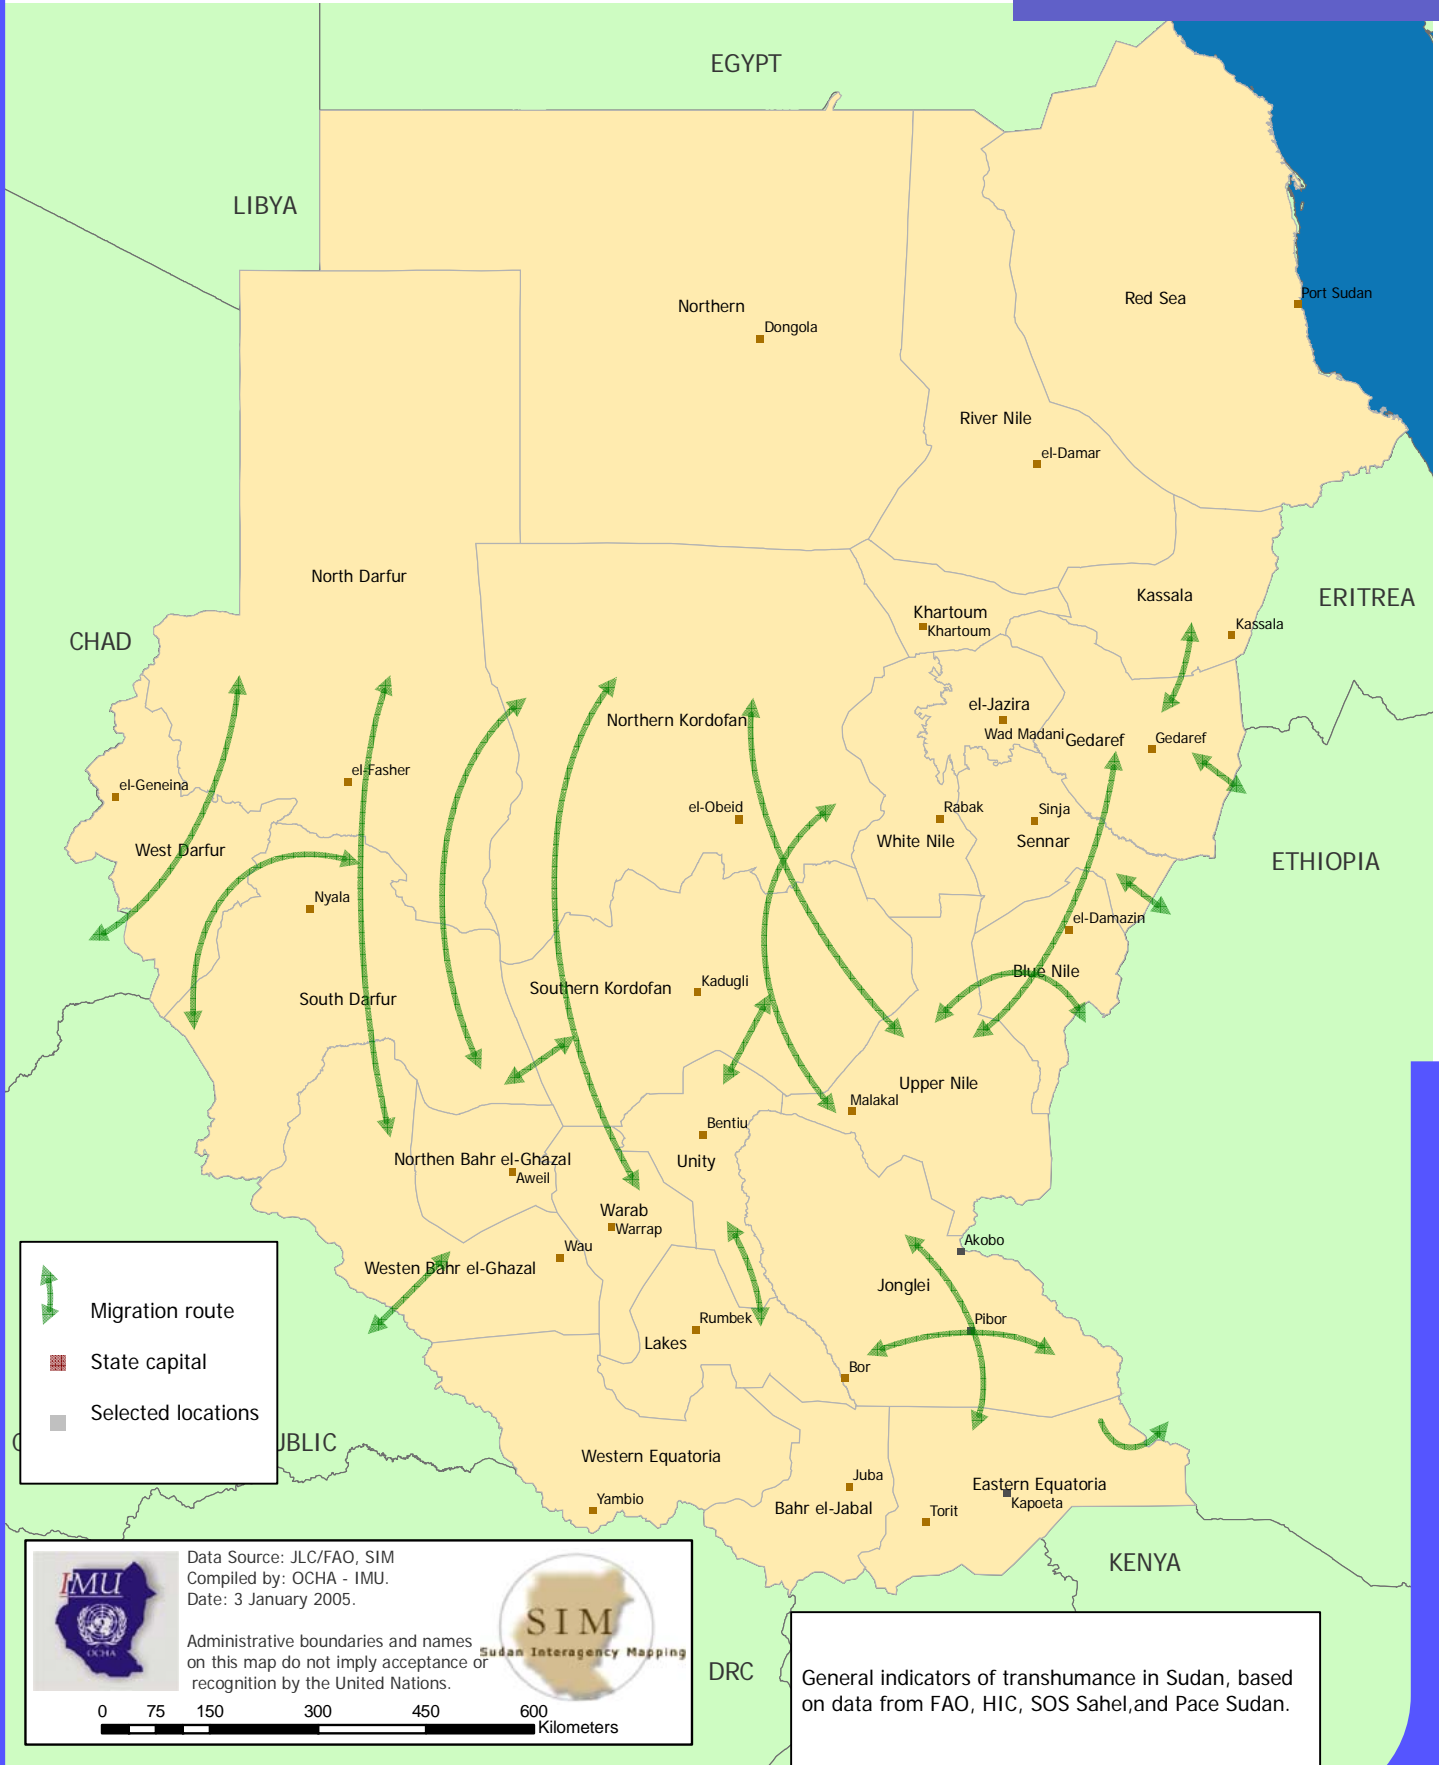

Overview of Transhumance in Sudan

 Migration route
 State capital
 Selected locations

 Data Source: JLC/FAO, SIM
 Compiled by: OCHA - IMU.
 Date: 3 January 2005.

 Administrative boundaries and names on this map do not imply acceptance or recognition by the United Nations.

0 75 150 300 450 600 Kilometers

General indicators of transhumance in Sudan, based on data from FAO, HIC, SOS Sahel, and Pace Sudan.