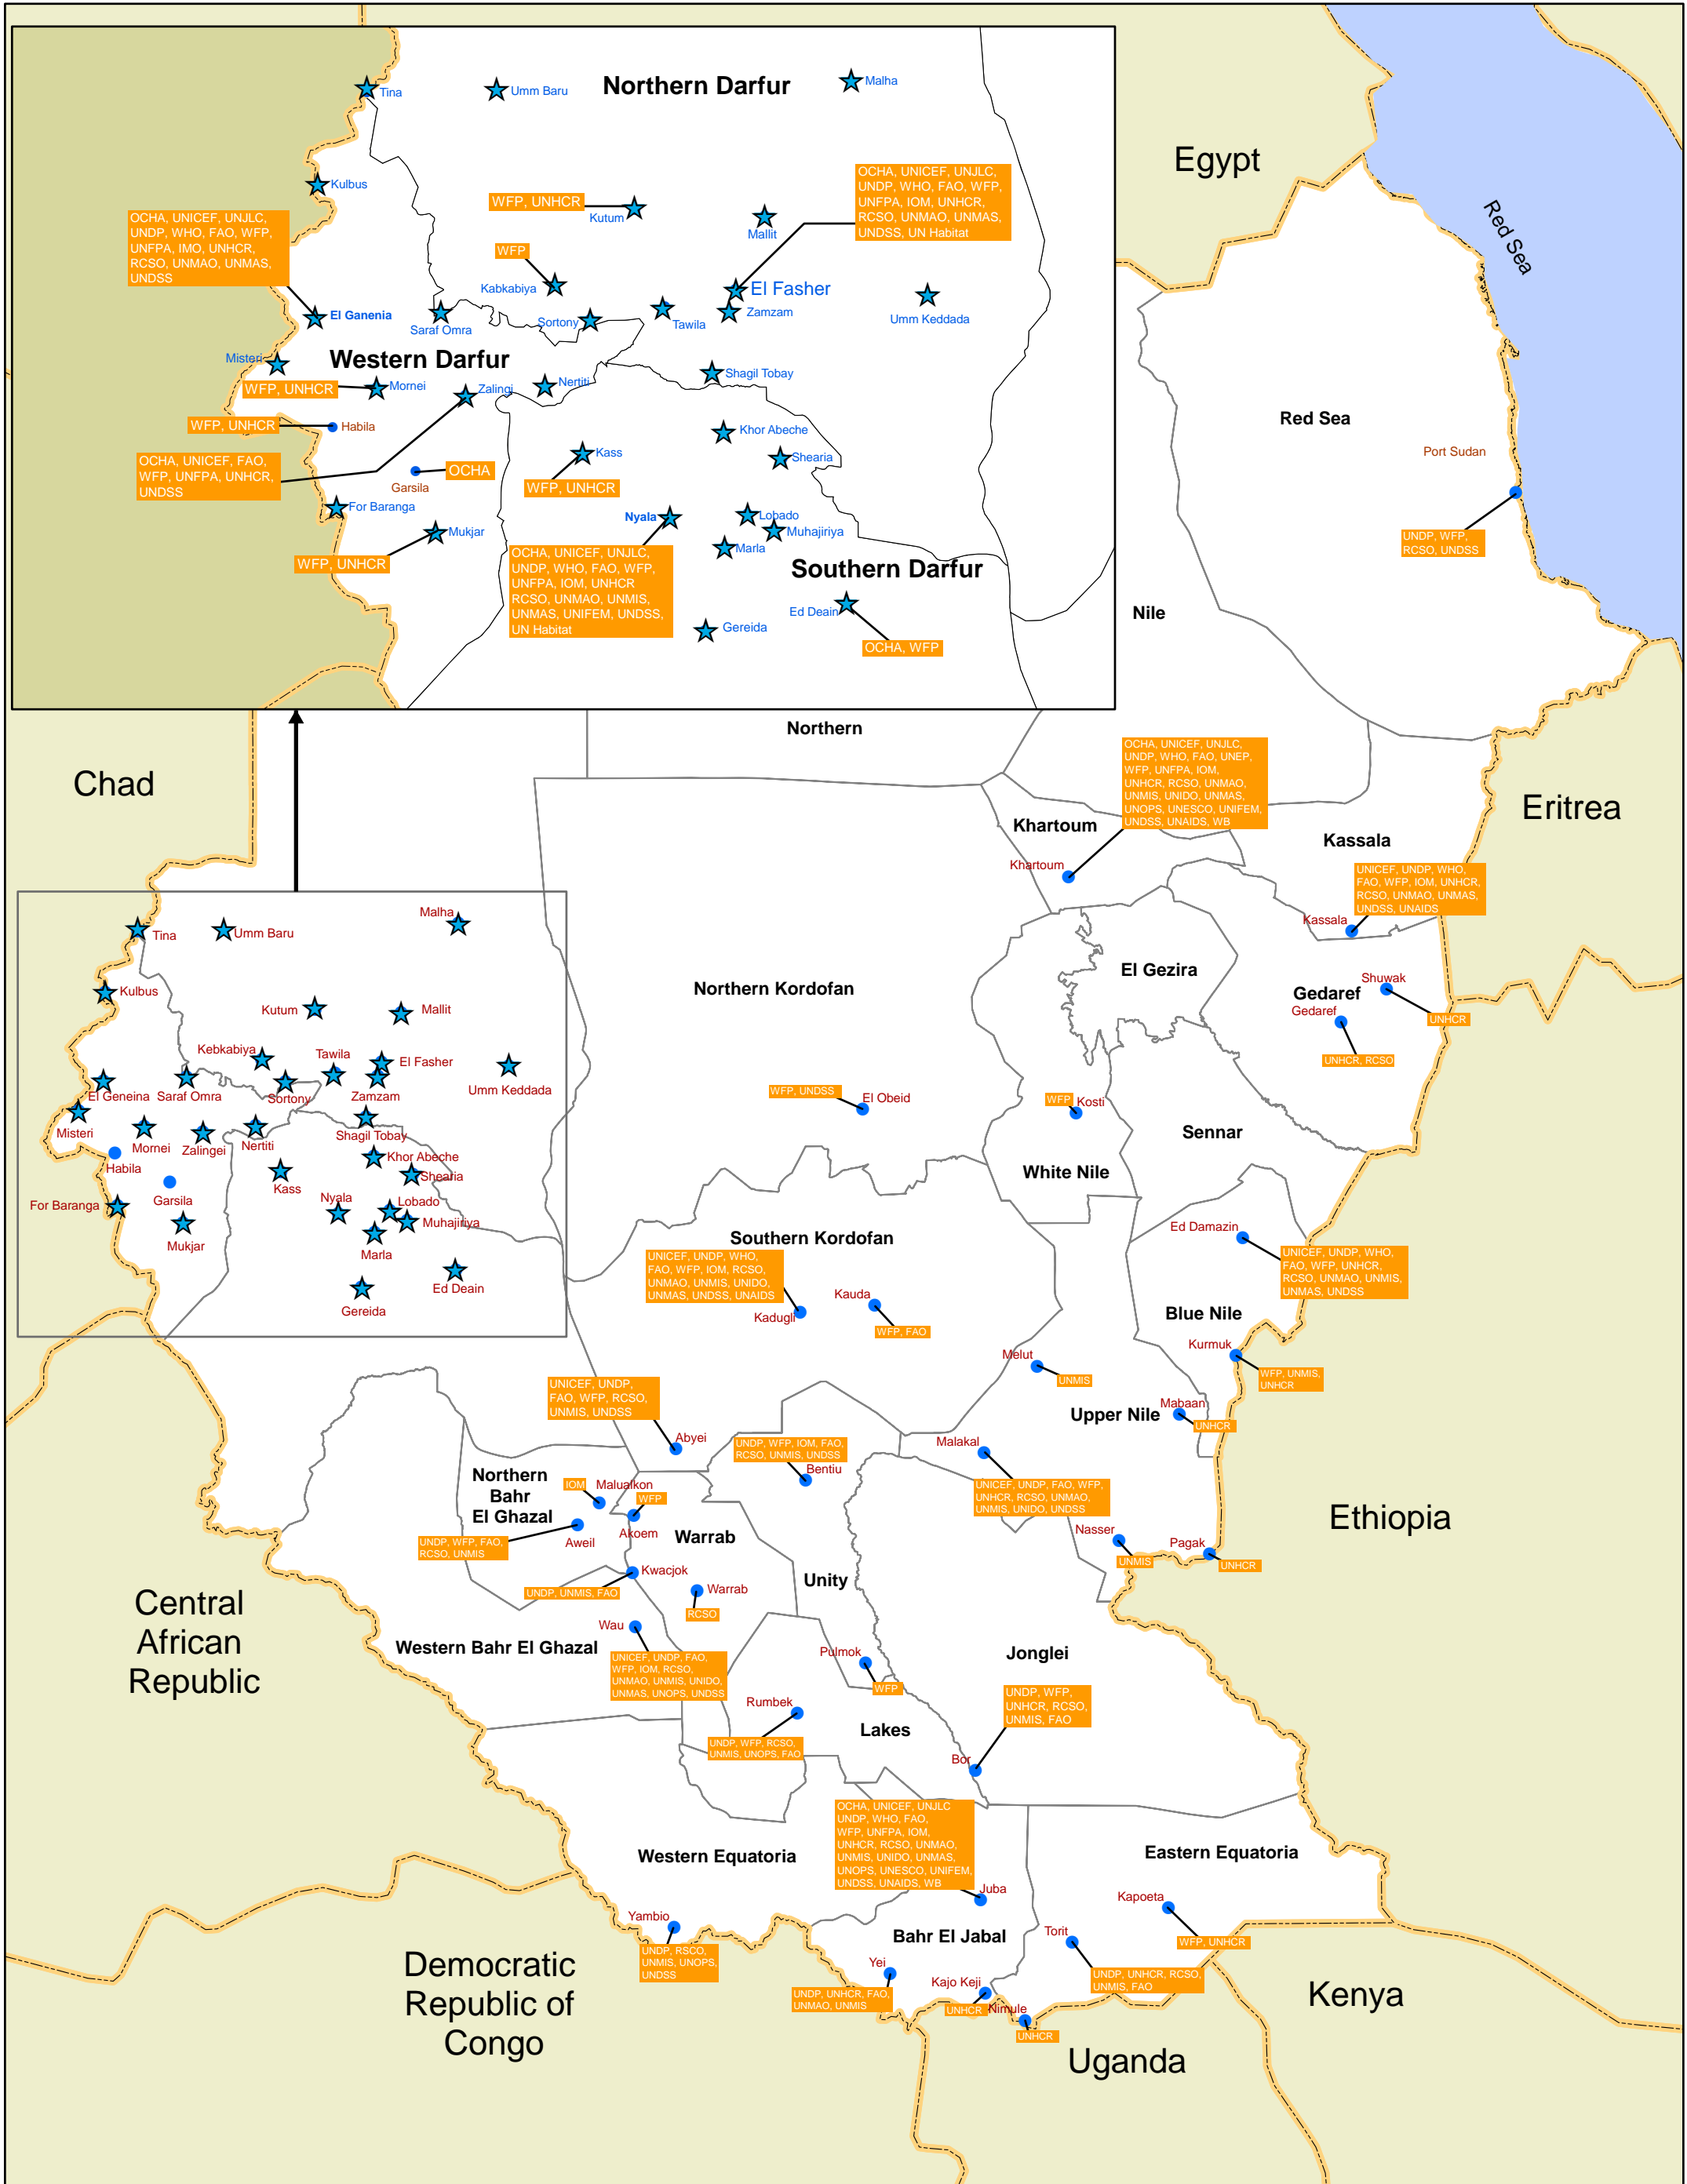

UN Agency Presence in Sudan

Legend

- ★ UNAMID Presence
- UN Agency Presence
- International Boundary
- State Boundary

Data Sources:
 Political Boundaries - SIM
 Settlements - HIC, Field, OCHA
 Agency Locations - UN Agencies, September, 2008
 UNAMID Presence - UNAMID, October, 2008

0 87.5 175 350
 Kilometers
 Projection: Geographic Spheroid: WGS84
 Map Prepare Date: 03 November, 2008 - South Darfur IMU
 File: SU-AGENCIES_01_A3_03Nov08_Agencies Presence in Sudan

DRAFT

The boundaries and names shown do not imply official endorsement or acceptance by the Government of Sudan or the United Nations.