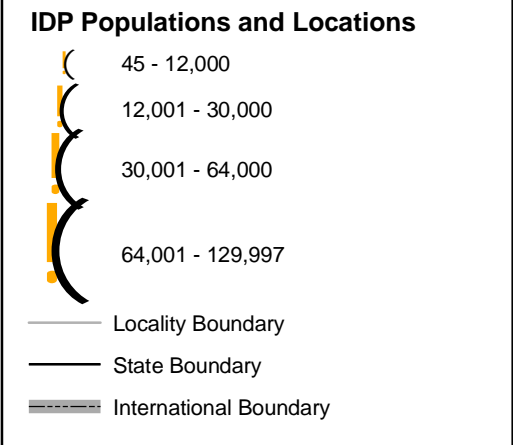

# SUDAN, DARFUR: IDP Sites and Population

October 1, 2008

Total IDP Population	
State	IDPs
Northern Darfur	508,499
Southern Darfur	1,410,704
Western Darfur	766,363
<b>Total</b>	<b>2,685,566</b>

Data Sources:  
Political Boundaries: CBS, UNMAS, SIM  
Thematic Data: OCHA Sudan

IDP population numbers are based on the Darfur Humanitarian Profile No. 33 (Oct 1, 2008).  
<http://www.unsudanig.org/library/profile/index.php>

Print Date: Oct 30, 2008  
File: Su-DAR-IDP-23\_A3\_30Oct08\_Darfur IDP Sites\_1Oct08