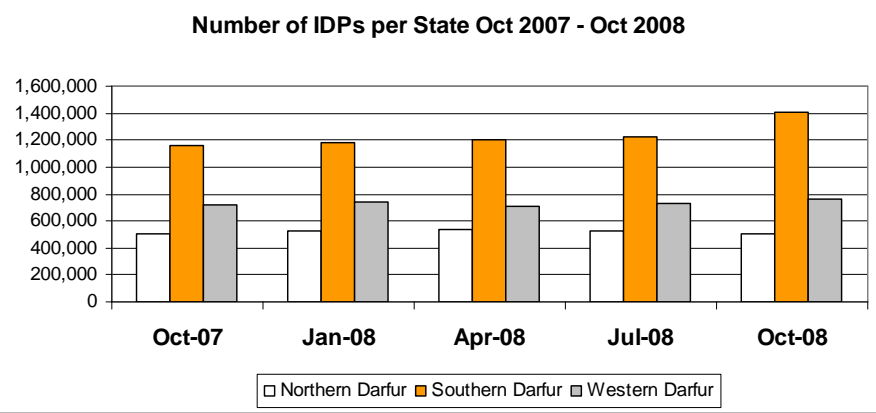

# SUDAN, DARFUR: IDP Sites and Population

October 1, 2008

Total IDP Population	
State	IDPs
Northern Darfur	508,499
Southern Darfur	1,410,704
Western Darfur	766,363
<b>Total</b>	<b>2,685,566</b>

Data Sources:  
Political Boundaries: CBS, UNMAS, SIM  
Thematic Data: OCHA Sudan

IDP population numbers are based on the Darfur Humanitarian Profile No. 33 (Oct 1, 2008).  
<http://www.unsudanig.org/library/profile/index.php>

Print Date: Oct 30, 2008  
File: Su-DAR-IDP-23\_A3\_30Oct08\_Darfur IDP Sites\_1Oct08